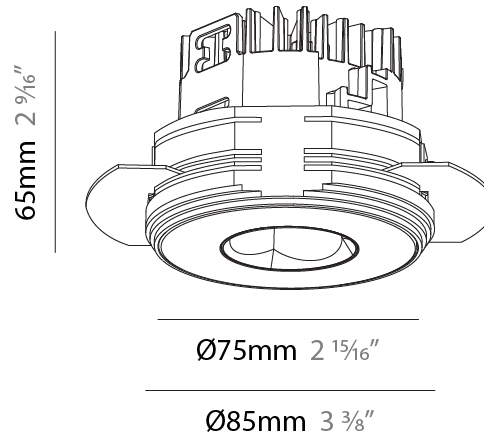

GENERAL

Series: Oiko Pro
Subseries: Oiko Pro Round
Brand: Prolicht
Division: Architectural
Mounting Type: Trimless
Mounting Location: Ceiling
Subcategory: Downlight

PHYSICAL

Shape: Round
Diameter (mm): 75
Diameter (in): 2 15/16
Height (mm): 65
Height (in): 2 9/16
Ceiling Thickness (mm): 10 / 12.5 / 15 / 25
Ceiling Thickness (in): 3/8 or 1/2 or 9/16 or 1
Min. Recessing Depth (mm): 70
Min. Recessing Depth (in): 2 3/4
Light Distribution: Direct
Diffuser: Lens Pack - Spread Lens / Linear Spread Lens / Honeycomb Louver
Fixture Finish: SSR / BKV / CWI / CRY / HAB / UFT / ITA / RUA / FTG / MYG / LOD / PUS / FRO / FUP / KIA / POP / BLS / SPG / MEY / GOH / GUM / CHC / COM / ABZ / JAG / OBR / MOS / ROR
Fixture Material: Aluminum Die Cast
Cut-out Measurements: 86mm / 2 11/16" Diameter

ELECTRICAL

Lamp Type: LED (Zhaga Standard)
Input Wattage (W): 14
Total Output Wattage (W): 12.7
Dimming: Dali Dimming
Driver Included: No
Driver Location: Recessed Housing
Driver Type: Constant Current - Universal (120Vac only for DALI driver)
Driver Class: Class 2
Input Voltage (V): 120 - 277
Constant Current (MA): 700

LED

Color Temperature (°K): 2700-6500 Tunable White
Max. Delivered Lumen (lm): 1129
Nominal Lumen (lm): 1460
CRI: >90 CRI
Lamp Life (hrs): 50000
Special LEDs offerings: Tunable White

OPTICAL

Reflector°: 36
Adjustability: Fixed

RATINGS AND CERTIFICATIONS

Certified By: Certified for North American Standards
IP rating: IP20